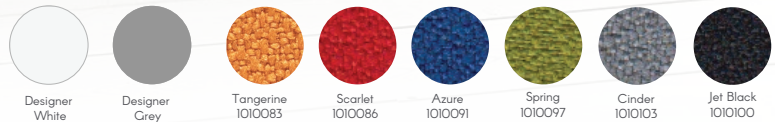

# Storage Options

GATEWAY office furniture

800.815.1224 | [gatewayofficefurniture.com](http://gatewayofficefurniture.com)

## Features

- FR Lock Core
- Heavy Duty Steel Construction
- Cushion Available In Multiple Fabric Colors

## Standard Cushion Fabrics

Product	Dimensions	SKU #	List Price
Box File Lateral Designer White	30W x 21.4H x 17.87D	SCBFL30DW	\$1,325
Box File Lateral Designer Gray *	30W x 21.4H x 17.87D	SCBFL30DG	\$1,535
Matching Height Bookcase Designer White	30W x 21.4H x 17.87D	5CBC30DW	\$880
Matching Height Bookcase Designer Gray *	30W x 21.4H x 17.87D	5CBC30DG	\$1,090
Pedestal Cushion	30W x 21.4H x 17.87D	PEDCUSH24	\$190
Lateral Cushion	30W x 21.4H x 17.87D	LATCUSH30	\$250
Pedestal 18" BBF Designer White *	14.64W x 27.16H x 17.99D	5CBBF18DW	\$713
Pedestal 18" BBF Designer Gray	14.64W x 27.16H x 17.99D	5CBBF18DG	\$608
Pedestal 18" FF Designer White *	14.64W x 27.16H x 17.99D	5CFF18DW	\$702
Pedestal 18" FF Designer Gray	14.64W x 27.16H x 17.99D	5CFF18DG	\$597
Pedestal 23 1/2" BBF Designer White	14.64W x 27.16H x 23D	5CBBF24DW	\$608
Pedestal 23 1/2" BBF Designer Gray	14.64W x 27.16H x 23D	5CBBF24DG	\$608
Pedestal 23 1/2" FF Designer White	14.64W x 27.16H x 23D	5CFF24DW	\$608
Pedestal 23 1/2" FF Designer Gray	14.64W x 27.16H x 23D	5CFF24DG	\$608
Pedestal 23 1/2" BF Mobile with Top Designer White	14.76W x 23.26H x 23D	5CBF24TMDW	\$556
Pedestal 23 1/2" BF Mobile with Top Designer Gray	14.76W x 23.26H x 23D	5CBF24TMDG	\$556
Pedestal 2" Extended Glide		5CEXTGL	\$11
BBF/FF Mobile Conversion Kit Designer White		5CCKDW	\$98
BBF/FF Mobile Conversion Kit Designer Gray		5CCKDG	\$98